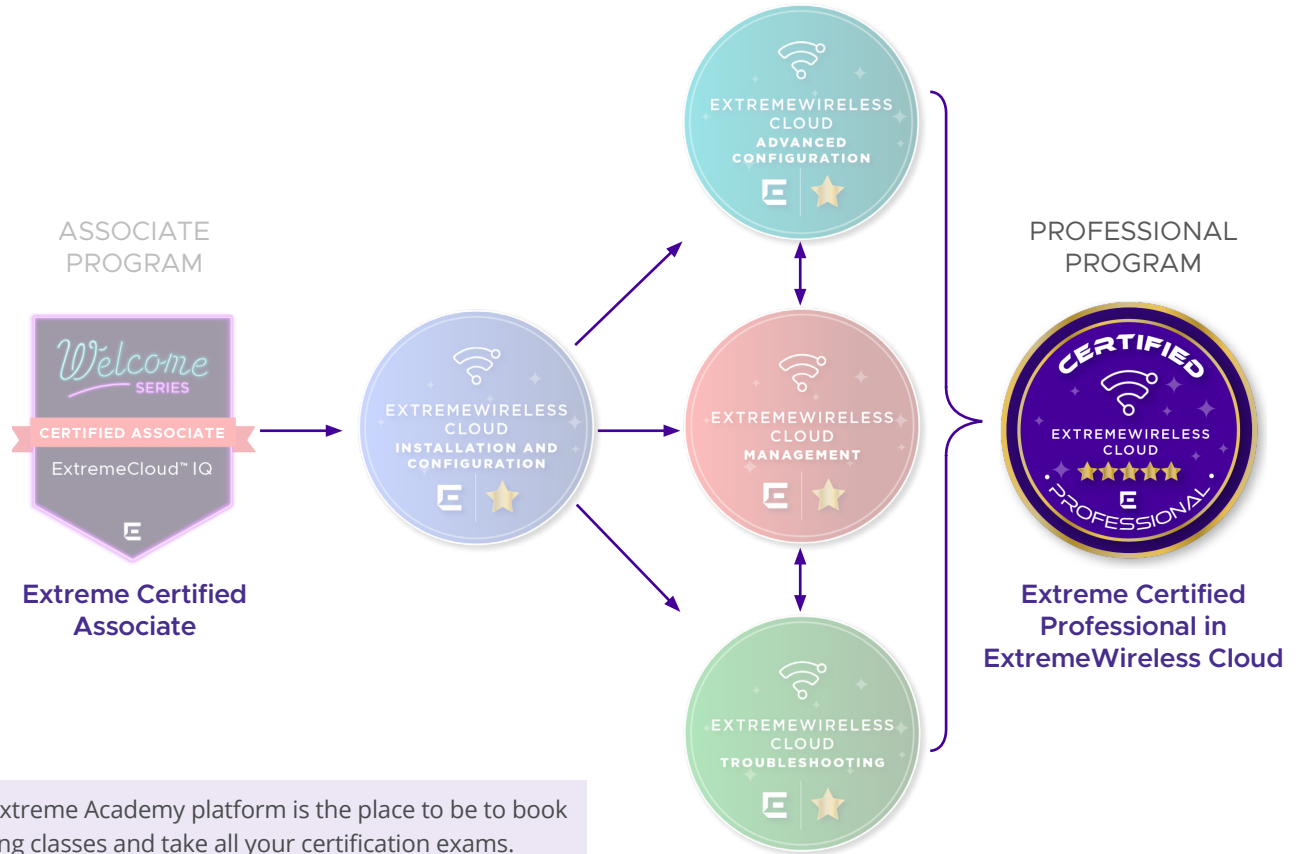

ASSOCIATED COURSES

- ExtremeWireless Cloud - Installation and Configuration,
- ExtremeWireless Cloud - Management
- ExtremeWireless Cloud - Advanced Configuration,
- ExtremeWireless Cloud - Troubleshooting

WHO SHOULD ATTEND

Those who have completed all four knowledge credentials in a track and wish to achieve Extreme Certified Professional status.

MANDATORY PREREQUISITE

The Extreme Certified Professional in ExtremeWireless Cloud Exam must have been passed before completing the lab assessment. You will only have access to this exam once you have passed all four knowledge credentials.

ASSESSMENT OBJECTIVES

Upon completion of this course, students will have tested their theoretical and practical knowledge, and skills on all aspects of the four ExtremeWireless Cloud knowledge credential classes. On passing this assessment students will become an Extreme Certified Professional in ExtremeWireless Cloud.

WHERE DOES THIS COURSE FIT IN YOUR PROFESSIONAL PROGRAM LEARNING PATH?

The Extreme Academy platform is the place to be to book training classes and take all your certification exams. [Click here](#) to create an account and get started today!