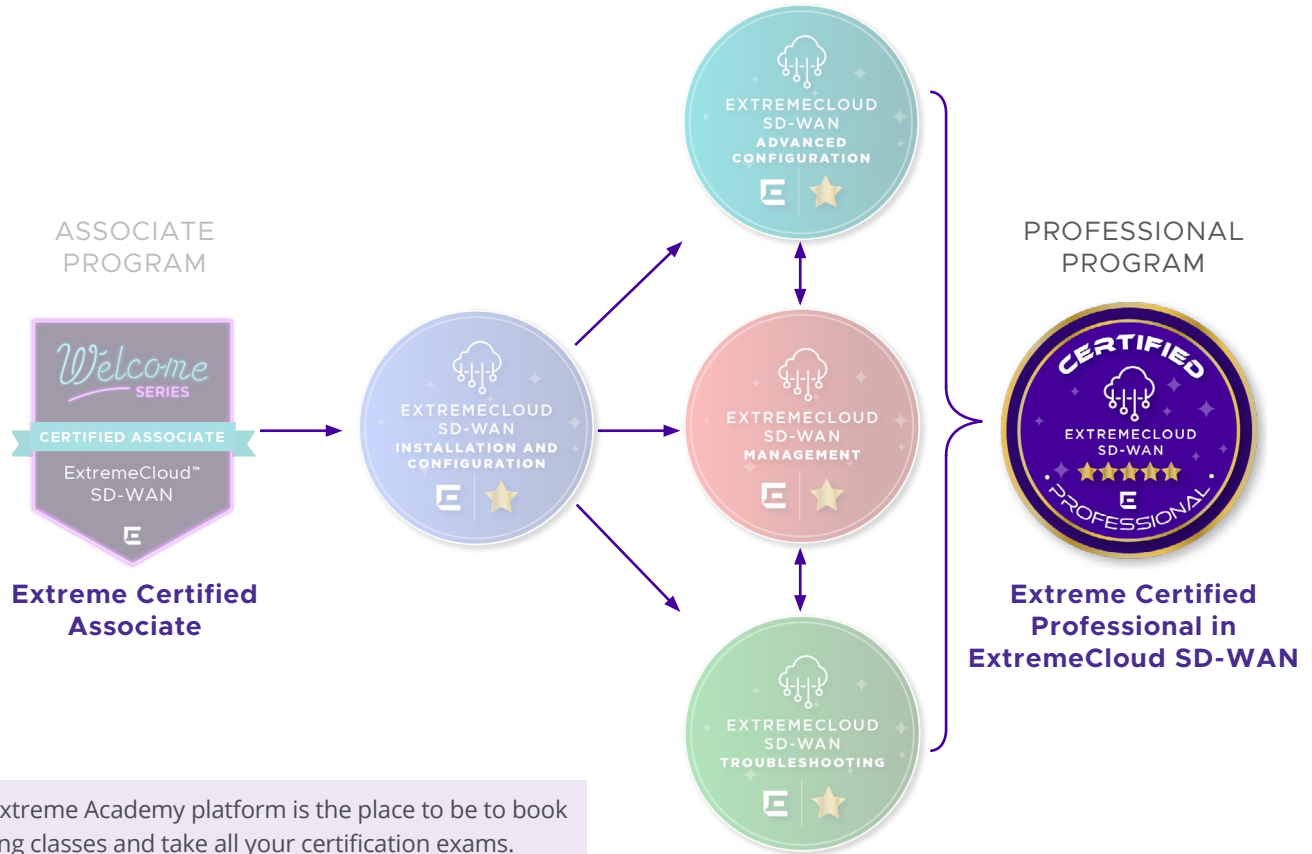

COURSE OUTLINE: Extreme Certified Professional in ExtremeCloud™ SD-WAN

ASSOCIATED CERTIFICATIONS

Extreme Certified Professional in
ExtremeCloud SD-WAN

COURSE DURATION

1 Days

DELIVERY METHOD

Available as Classroom
Instructor-led training and Virtual
Instructor-led training.

Those who have completed all four knowledge credentials in a track and wish to achieve Extreme Certified Professional status.

MANDATORY PREREQUISITE

The Extreme Certified Professional in ExtremeCloud SD-WAN exam must have been passed before completing the lab assessment. You will only have access to this exam once you have passed all 4 knowledge credentials.

ASSESSMENT OBJECTIVES

Upon completion of this course, students will have tested their theoretical and practical knowledge, and skills on all aspects of the four ExtremeCloud™ SD-WAN knowledge credential classes. On passing this assessment students will become an Extreme Certified Professional in ExtremeCloud SD-WAN.

WHERE DOES THIS COURSE FIT IN YOUR PROFESSIONAL PROGRAM LEARNING PATH?

The Extreme Academy platform is the place to be to book training classes and take all your certification exams. [Click here](#) to create an account and get started today!