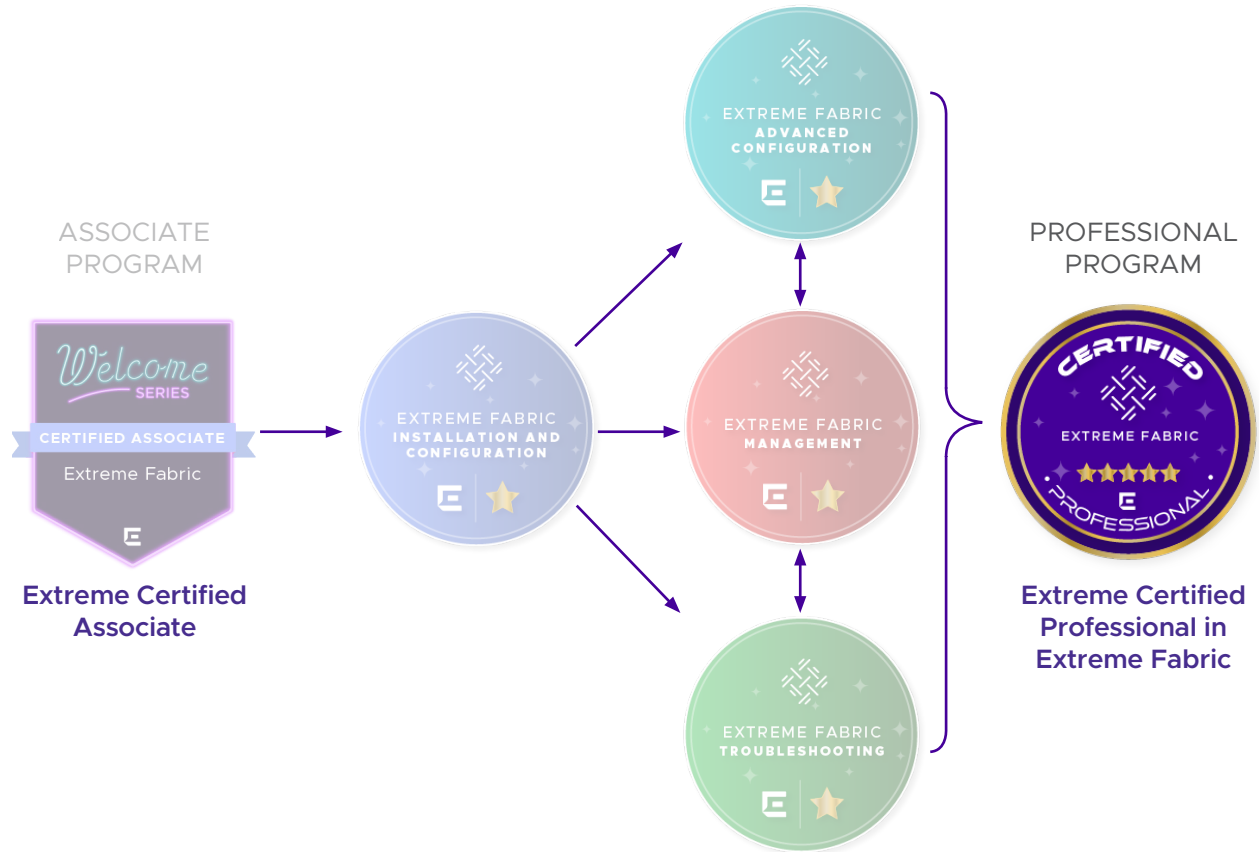

WHERE DOES THIS COURSE FIT IN YOUR PROFESSIONAL PROGRAM LEARNING PATH?

The Extreme Academy platform is the place to be to book training classes and take all your certification exams. [Click here](#) to create an account and get started today!