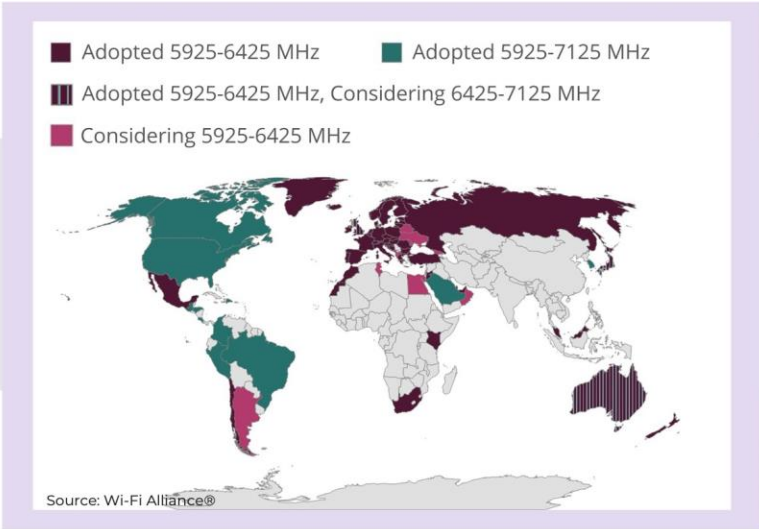

# WI-FI 6E ADDITIONAL SPECTRUM

More spectrum for clean, reliable critical applications

© EXTREME NETWORKS, INC. ALL RIGHTS RESERVED. 5

Notes

To Learn More Contact:  
[extremeacademy@extremenetworks.com](mailto:extremeacademy@extremenetworks.com)