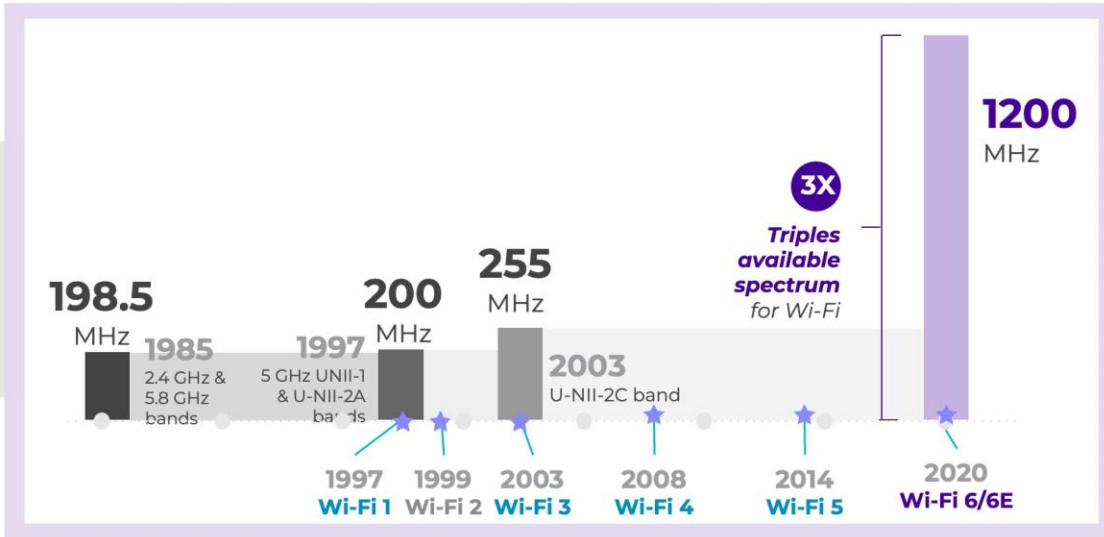

Notes

To Learn More Contact:
extremeacademy@extremenetworks.com