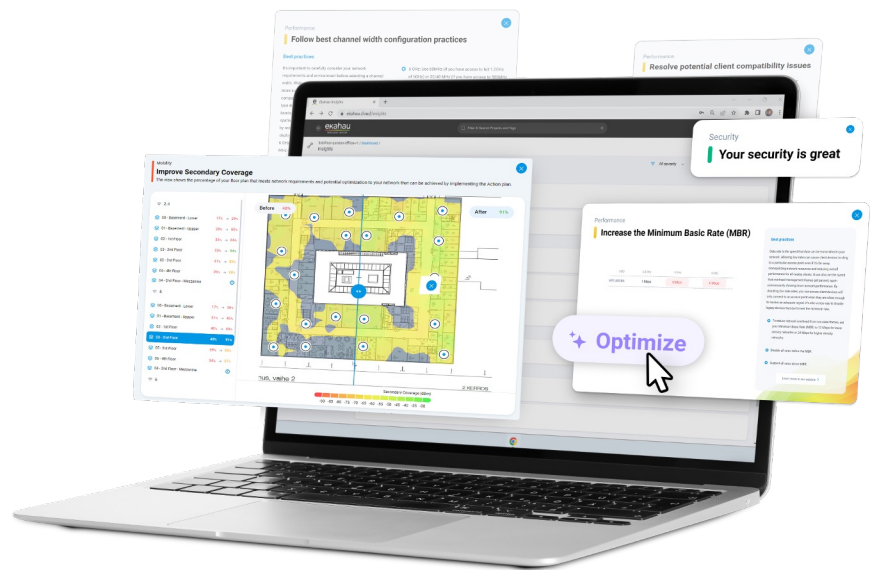

Learn More: [Extreme Wireless Access](#) | [ExtremeCloud IO](#) | [Ekahau's Products](#) | [Ekahau + Extreme Integrations](#)

<http://www.extremenetworks.com/contact>

©2024 Extreme Networks, Inc. All rights reserved. Extreme Networks and the Extreme Networks logo are trademarks or registered trademarks of Extreme Networks, Inc. in the United States and/or other countries. All other names are the property of their respective owners. For additional information on Extreme Networks Trademarks please see <http://www.extremenetworks.com/company/legal/trademarks>. Specifications and product availability are subject to change without notice. 62081-0624-25