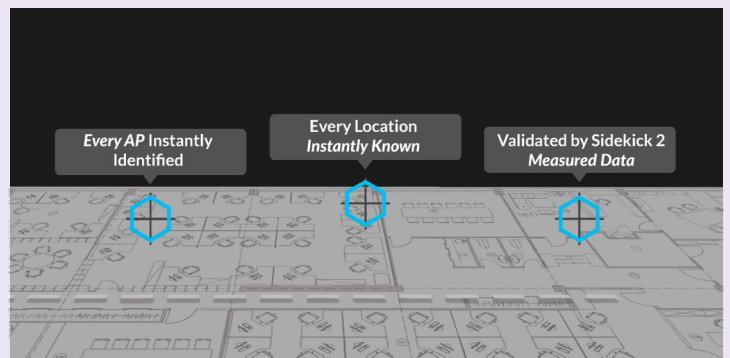

### Easily Unlock the Full Value of Your ExtremeCloud IQ Dashboard

Ekahau automatic floor plan and AP provisioning utilizes the accuracy of the Sidekick 2 and Ekahau software to automatically identify and map AP locations in the ExtremeCloud™ IQ dashboard. By simply walking around the site with the Sidekick 2, users can capture accurate location data and, with a single click, export the results for a fully-provisioned network based on trusted and verified measured data.