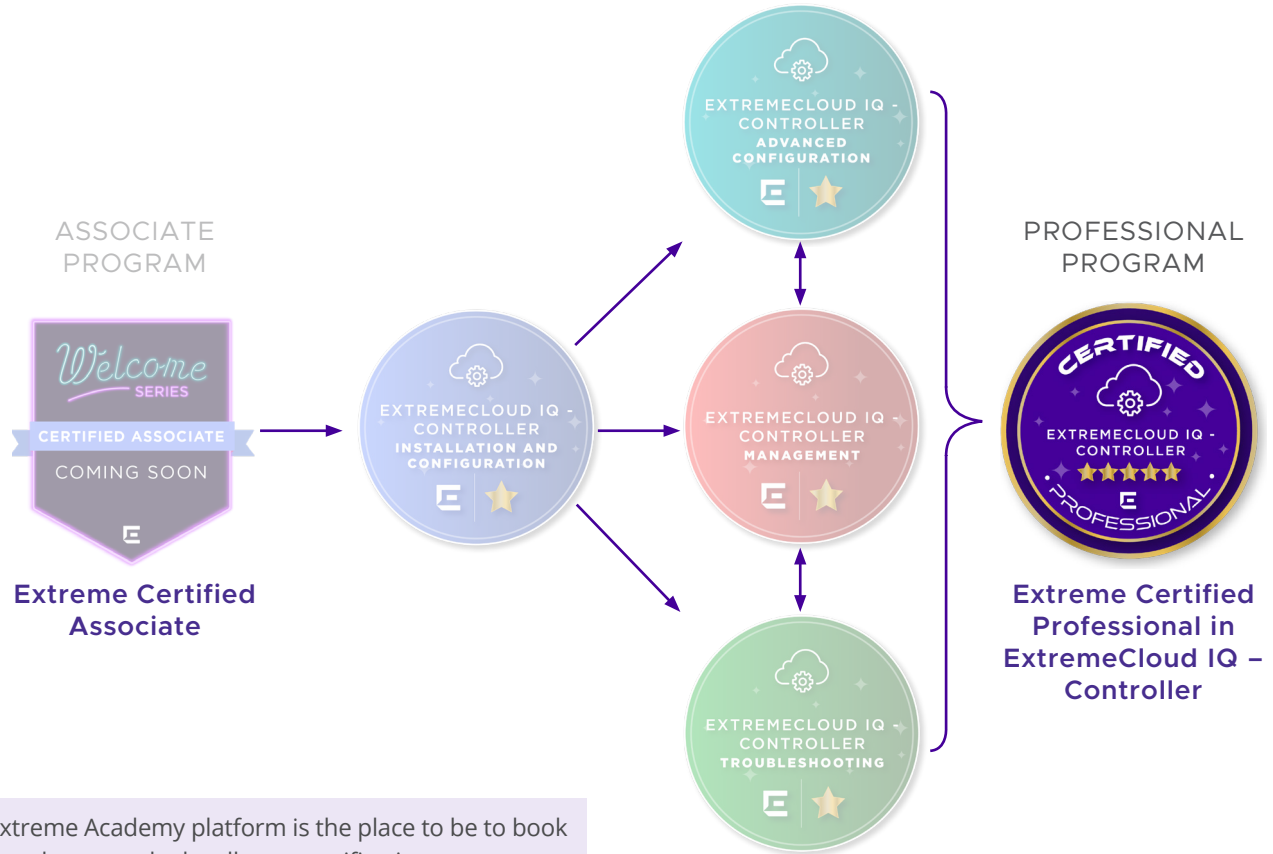

WHERE DOES THIS COURSE FIT IN YOUR PROFESSIONAL PROGRAM LEARNING PATH?

The Extreme Academy platform is the place to be to book training classes and take all your certification exams. [Click here](#) to create an account and get started today!