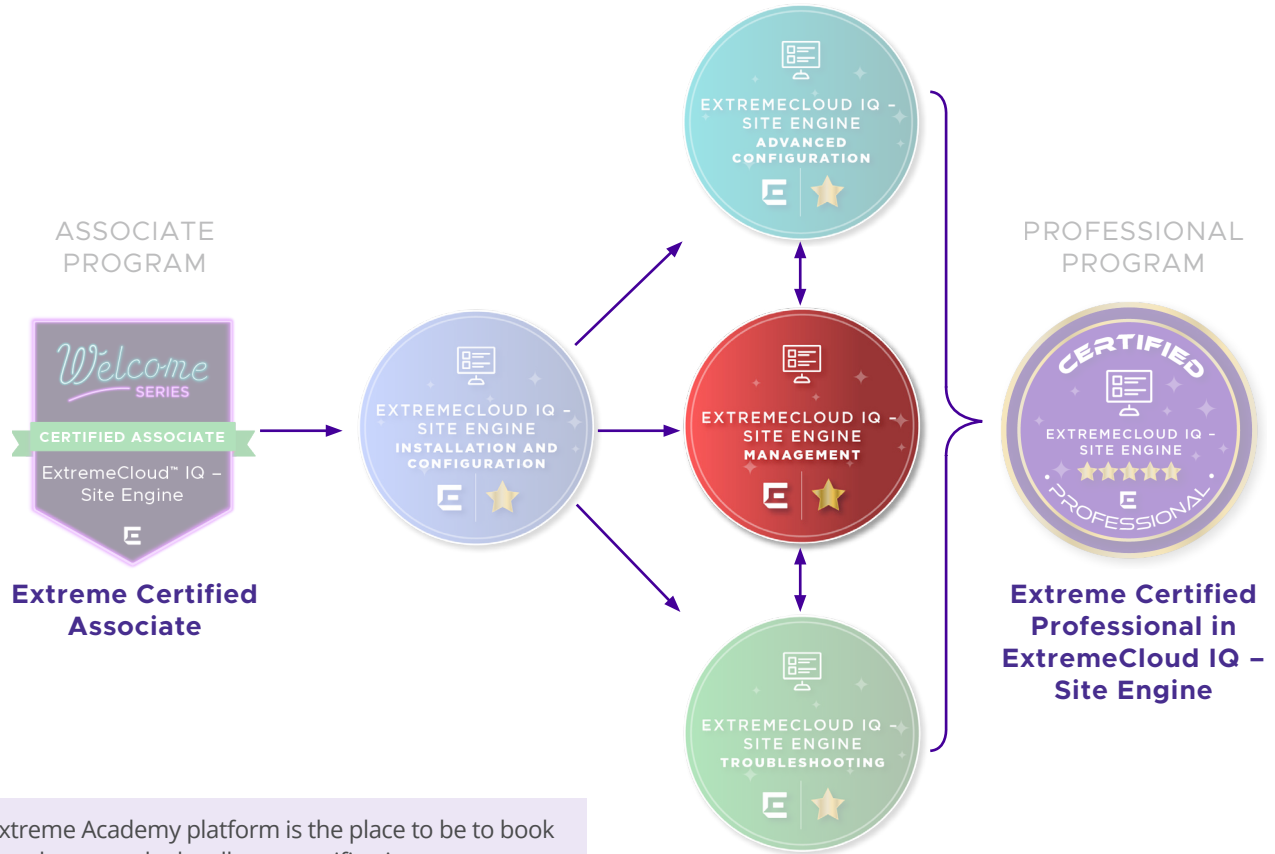

WHO SHOULD ATTEND

This course is designed for individuals responsible for the overall network management using XIQ-SE.

MANDATORY PREREQUISITE

Extreme Cloud IQ – Site Engine Installation and Configuration certification is a mandatory prerequisite for this course. The XIQ-SE courses are recommended to be taken in the following order: Installation and Configuration, Management, Advanced Configuration, and Troubleshooting. Students should possess an understanding of network fundamentals, and general network management concepts, as well as network security concepts and technologies.

In addition, Extreme Networks recommends the following courses prior to enrolling in the XIQ-SE courses:

- Campus Switching
- Extreme Cloud IQ – Controller (formerly Extreme Campus Controller (XCC)) or Wireless Core

COURSE OBJECTIVES

Upon completion of this course, students will have gained the working knowledge to:

- Manage device firmware via XIQ-SE
- Create and manage device configuration archives
- Access, generate, and customize reports in XIQ-SE
- Take the XIQ-SE – Management Exam

AGENDA

- XIQ Integration
- Wireless
- Firmware Management
- Archive Management
- Reports

WHERE DOES THIS COURSE FIT IN YOUR PROFESSIONAL PROGRAM LEARNING PATH?

The Extreme Academy platform is the place to be to book training classes and take all your certification exams. [Click here](#) to create an account and get started today!