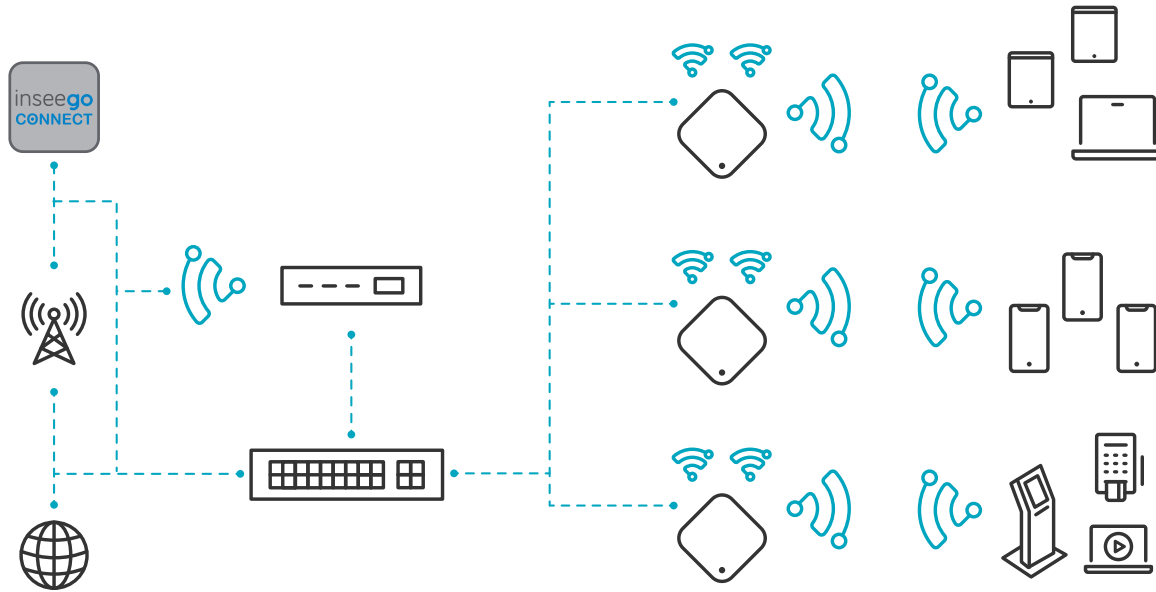

Mobile Broadband Connectivity Solutions

Integration of Extreme Networks with Inseego

Get your critical services up and running quickly and easily with the fastest internet connection available, from any location. Inseego's 4GLTE and 5G portfolio delivers unmatched performance, reliability, and security with a wide range of options to fit your organization's needs and ensure maximum uptime during common network interruptions, including:

- **Enterprise-grade Gateways and Routers:** Reliable, secure wireless connections to 4G LTE and 5G networks for rural clinics or to provide backup connectivity for hospitals and doctors' offices.
- **Fixed Wireless Access (FWA):** Next-gen indoor 5G router, plug-and-play VoLTE phone service system and a 5G network-extending product for edge-of-network locations.

Cellular WAN and Backup Connections for Remote Locations

Optimized for Enterprise IoT

Inseego provides a broad portfolio of IoT solutions for critical applications, including:

- SD-WAN networks: Ultra-reliable connections for non-stop business continuity
- Critical infrastructure: Fast, secure solutions for remote monitoring and control
- Private networks: Robust connectivity for campus environments
- Smart factories: Low-latency connections for industrial automation