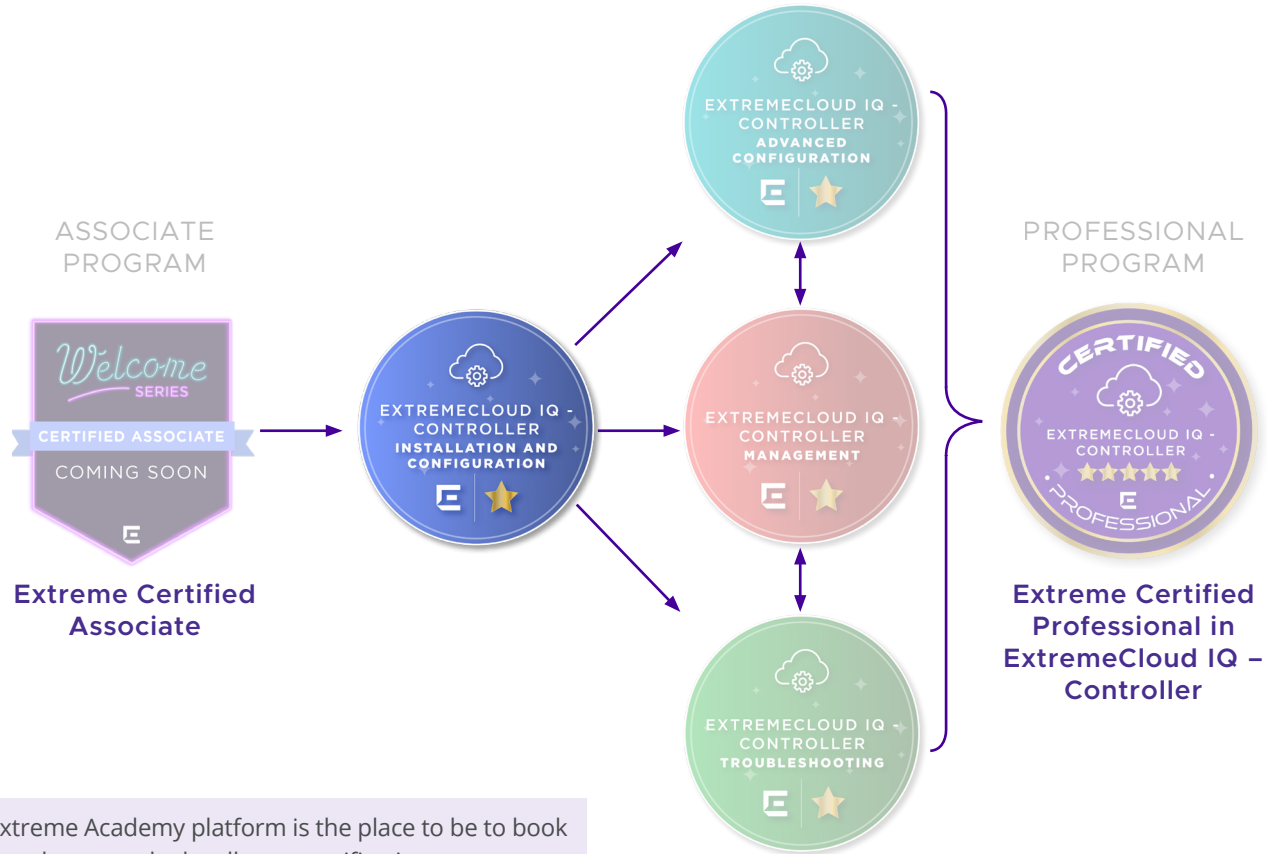

### MANDATORY PREREQUISITE

The Welcome Series 'Meet IQ - Controller' is a mandatory prerequisite and must be completed prior to attending the ExtremeCloud IQ - Controller - Installation and Configuration class. You should already possess a solid grasp of WLAN concepts, including 802.11 Wi-Fi standards, Ethernet and TCP/IP, and be comfortable with general wireless network topics. To learn the basics of networking, see Extreme Academy.

## COURSE OBJECTIVES

Upon completion of this course, students will have gained the working knowledge to:

- Deploy ExtremeCloud IQ - Controller based on reference architectures from Extreme Networks customer scenarios
- Earn a learning credential on the Professional Program training path

## AGENDA

- ExtremeCloud IQ - Controller Overview
- Model Familiarization
- Initial Setup
- Initial ExtremeCloud IQ - Controller Configuration
- Access Point Adoption
- Sites
- Wireless LAN
- Open SSID
- WLAN with Authentication
- Availability
- Monitoring
- Tools

## WHERE DOES THIS COURSE FIT IN YOUR PROFESSIONAL PROGRAM LEARNING PATH?

The Extreme Academy platform is the place to be to book training classes and take all your certification exams. [Click here](#) to create an account and get started today!