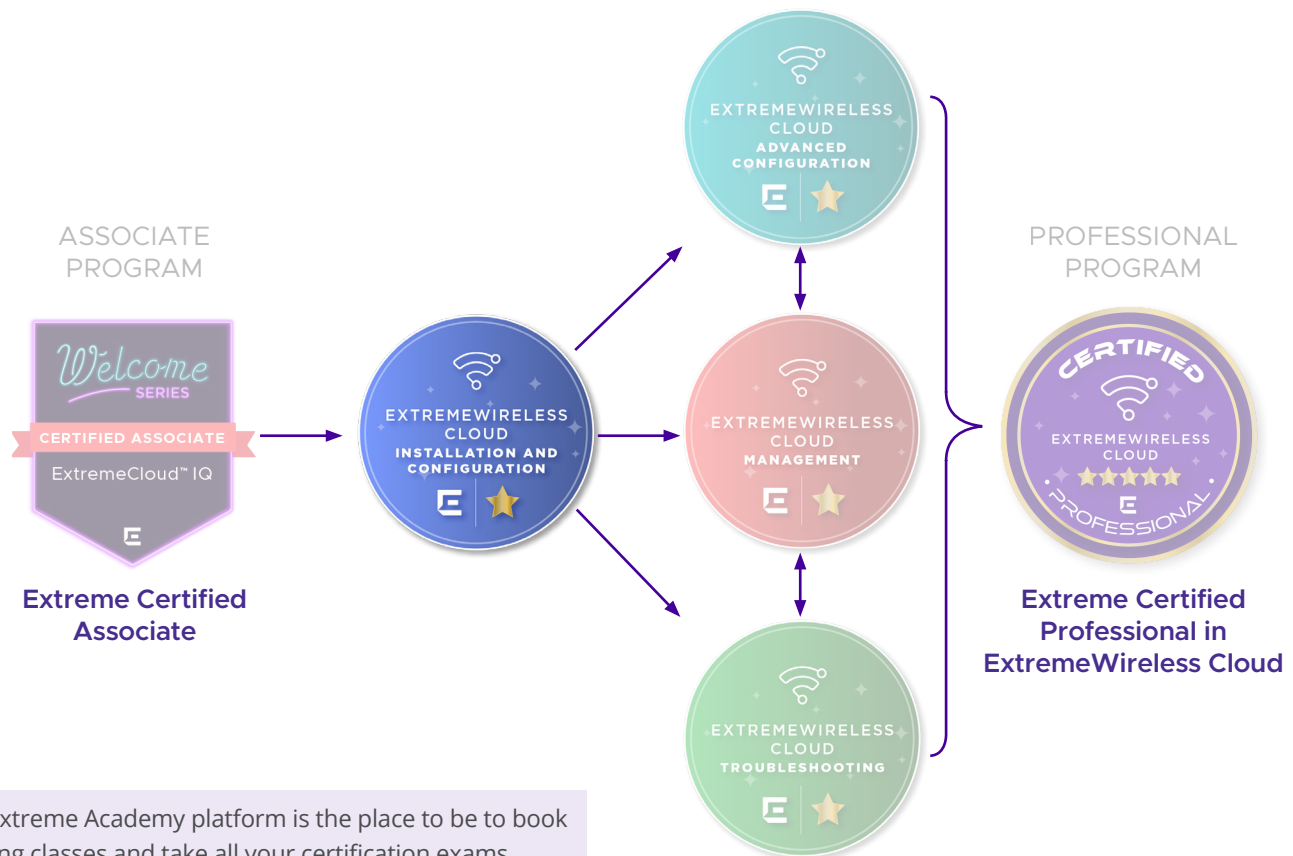

### MANDATORY PREREQUISITE

The 'Meet ExtremeCloud IQ' Welcome Series certification is a mandatory prerequisite and must be completed prior to attending the ExtremeWireless Cloud - Installation and Configuration class. You should already have a working knowledge of networking concepts and a basic understanding of Wi-Fi technologies.

### COURSE OBJECTIVES

Upon completion of this course, you will be able to:

- Create and manage a ExtremeCloud IQ account
- Plan your network and add locations
- Configure network policies and onboard devices
- Create wireless networks and configure SSID authentication
- Identify ExtremeCloud IQ Essentials applications

## AGENDA

- Introducing ExtremeCloud IQ
- WLAN Concepts and Protocols
- Introducing ExtremeCloud IQ
- Account Administration
- Device Discovery and Provisioning
- Switch Provisioning
- Network Policy
- 802.1X with External RADIUS
- Extreme's Private Pre-Shared Key (PPSK)
- Radio Profiles
- Device Templates
- Software Defined Radio (SDR)
- Cloud Config Groups (CCG) & Classification Rules
- Object Management
- Deployment Optimization
- CoPilot
- Extreme IoT Essentials
- Extreme Air Defense
- Extreme Guest Essentials
- Extreme Location Essentials

### WHERE DOES THIS COURSE FIT IN YOUR PROFESSIONAL PROGRAM LEARNING PATH?

The Extreme Academy platform is the place to be to book training classes and take all your certification exams. [Click here](#) to create an account and get started today!