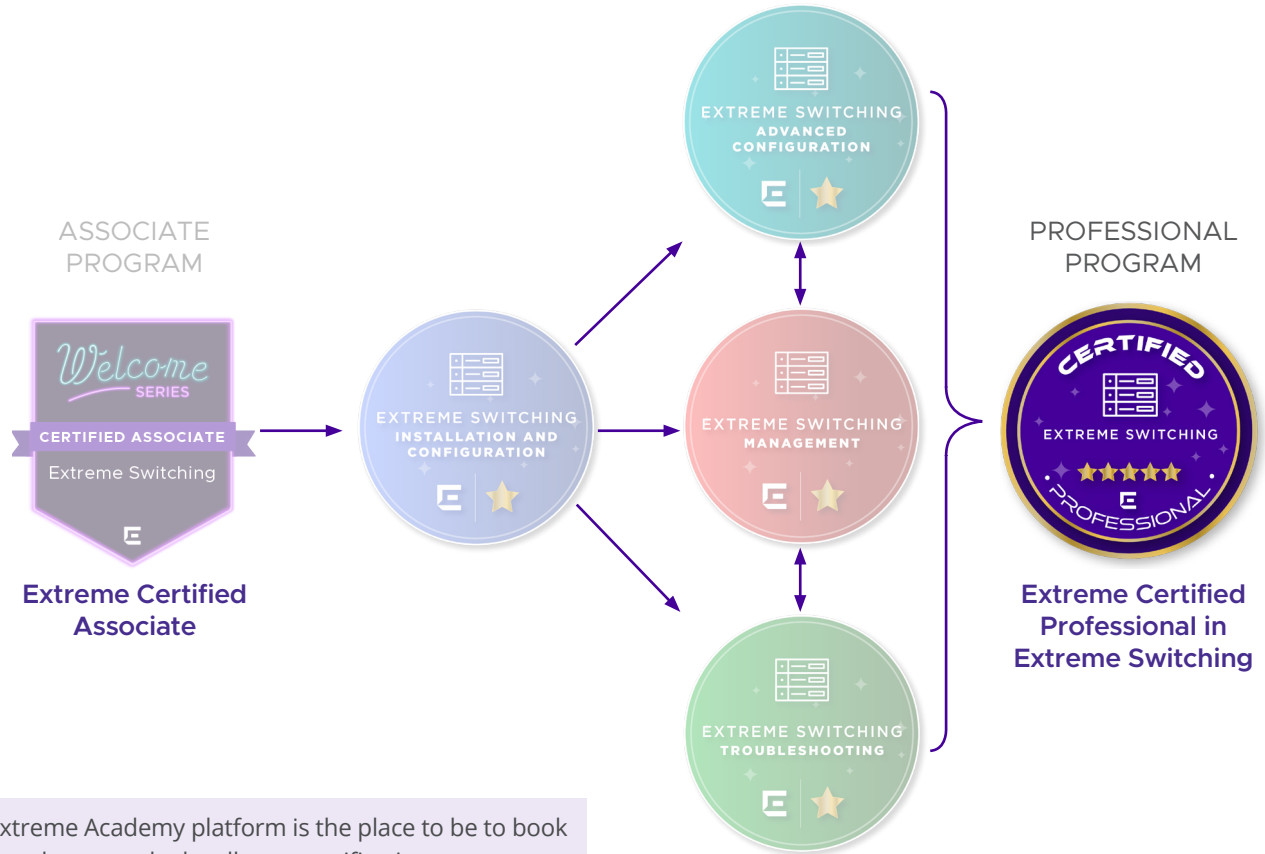

COURSE OUTLINE: Extreme Certified Professional in Extreme Switching

ASSOCIATED CERTIFICATIONS

Extreme Certified Professional in
Extreme Switching

COURSE DURATION

1 Day

DELIVERY METHOD

Available as Classroom
Instructor-led training and Virtual
Instructor-led training.

Those who have completed all four knowledge credentials in a track and wish to achieve Extreme Certified Professional status.

MANDATORY PREREQUISITE

The Extreme Certified Professional in Extreme Switching Exam must have been passed before completing the lab assessment. You will only have access to this exam once you have passed all four knowledge credentials.

ASSESSMENT OBJECTIVES

Upon completion of this course, students will have tested their theoretical and practical knowledge, and skills on all aspects of the four Extreme Switching knowledge credential classes. On passing this assessment students will become an Extreme Certified Professional in Extreme Switching.

WHERE DOES THIS COURSE FIT IN YOUR PROFESSIONAL PROGRAM LEARNING PATH?

The Extreme Academy platform is the place to be to book training classes and take all your certification exams. [Click here](#) to create an account and get started today!