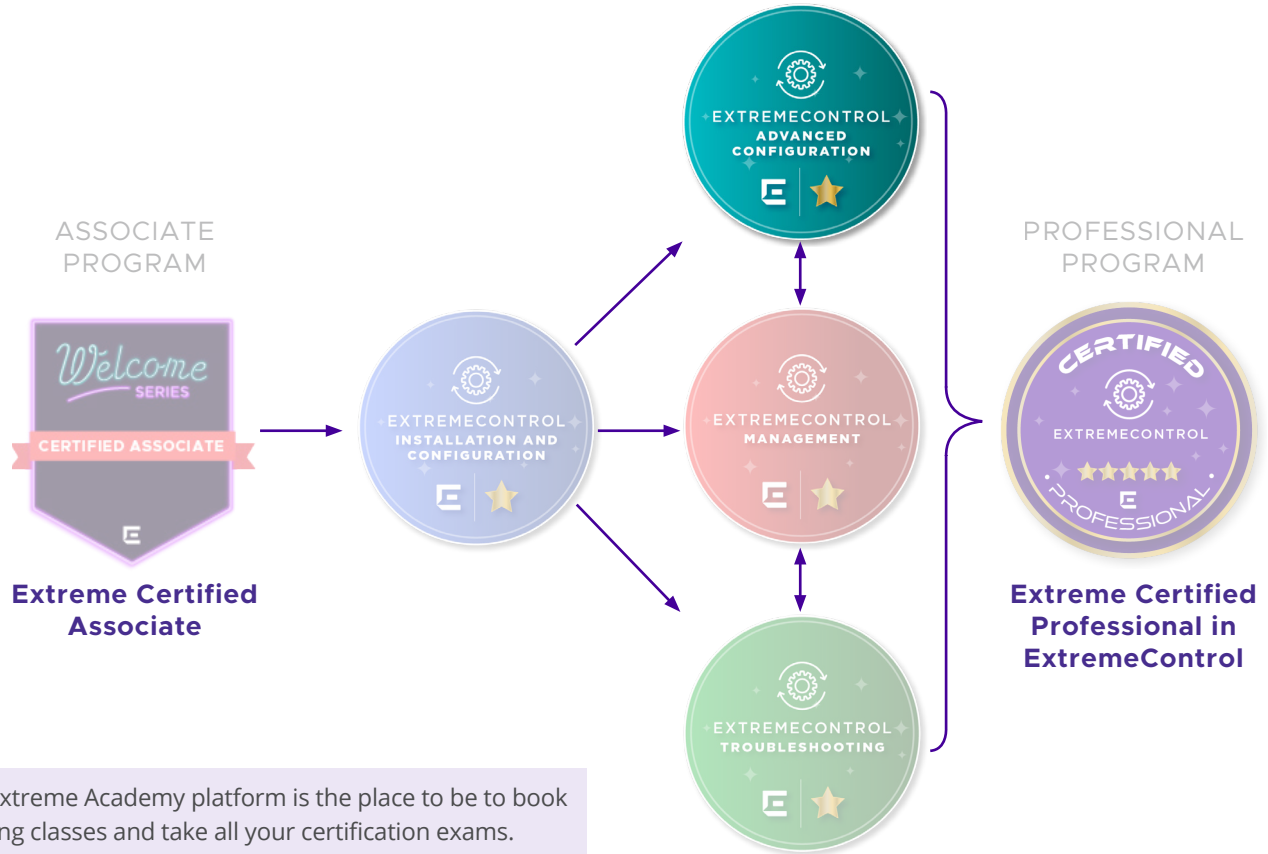

[REGISTER](#)

COURSE OVERVIEW

Students will learn to configure the ExtremeControl Portal to include Portal Administration, Guest Registration, and Authenticated Registration. Students will also be introduced to ExtremeControl Workflows built into ExtremeCloud™ IQ - Site Engine and well as ExtremeControl Notifications for automations. ExtremeControl integration with Extreme Connect and introduction to ExtremeControl APIs is also examined. Students will have these concepts reinforced with hands-on lab experience managing ExtremeControl in a preconfigured network.

COURSE OBJECTIVES

Upon completion of this course, students will have gained the working knowledge to:

- Create and configure ExtremeControl Portal

- Discuss network redirection techniques
- Examine ExtremeControl Portal Administration
- Configure ExtremeControl for Guest Registration
- Configure ExtremeControl for Authenticated Registration
- Examine ExtremeControl Workflows within ExtremeCloud IQ - Site Engine
- Discuss ExtremeConnect integration with ExtremeControl
- Explore ExtremeControl APIs

AGENDA

- Configure ExtremeControl Portal
- ExtremeControl Redirection
- ExtremeControl Portal Administration
- ExtremeControl Guest Registration
- ExtremeControl Authenticated Registration
- ExtremeControl Workflows
- ExtremeControl Ecosystems integration with ExtremeConnect
- ExtremeControl APIs

WHERE DOES THIS COURSE FIT IN YOUR PROFESSIONAL PROGRAM LEARNING PATH?

The Extreme Academy platform is the place to be to book training classes and take all your certification exams. [Click here](#) to create an account and get started today!