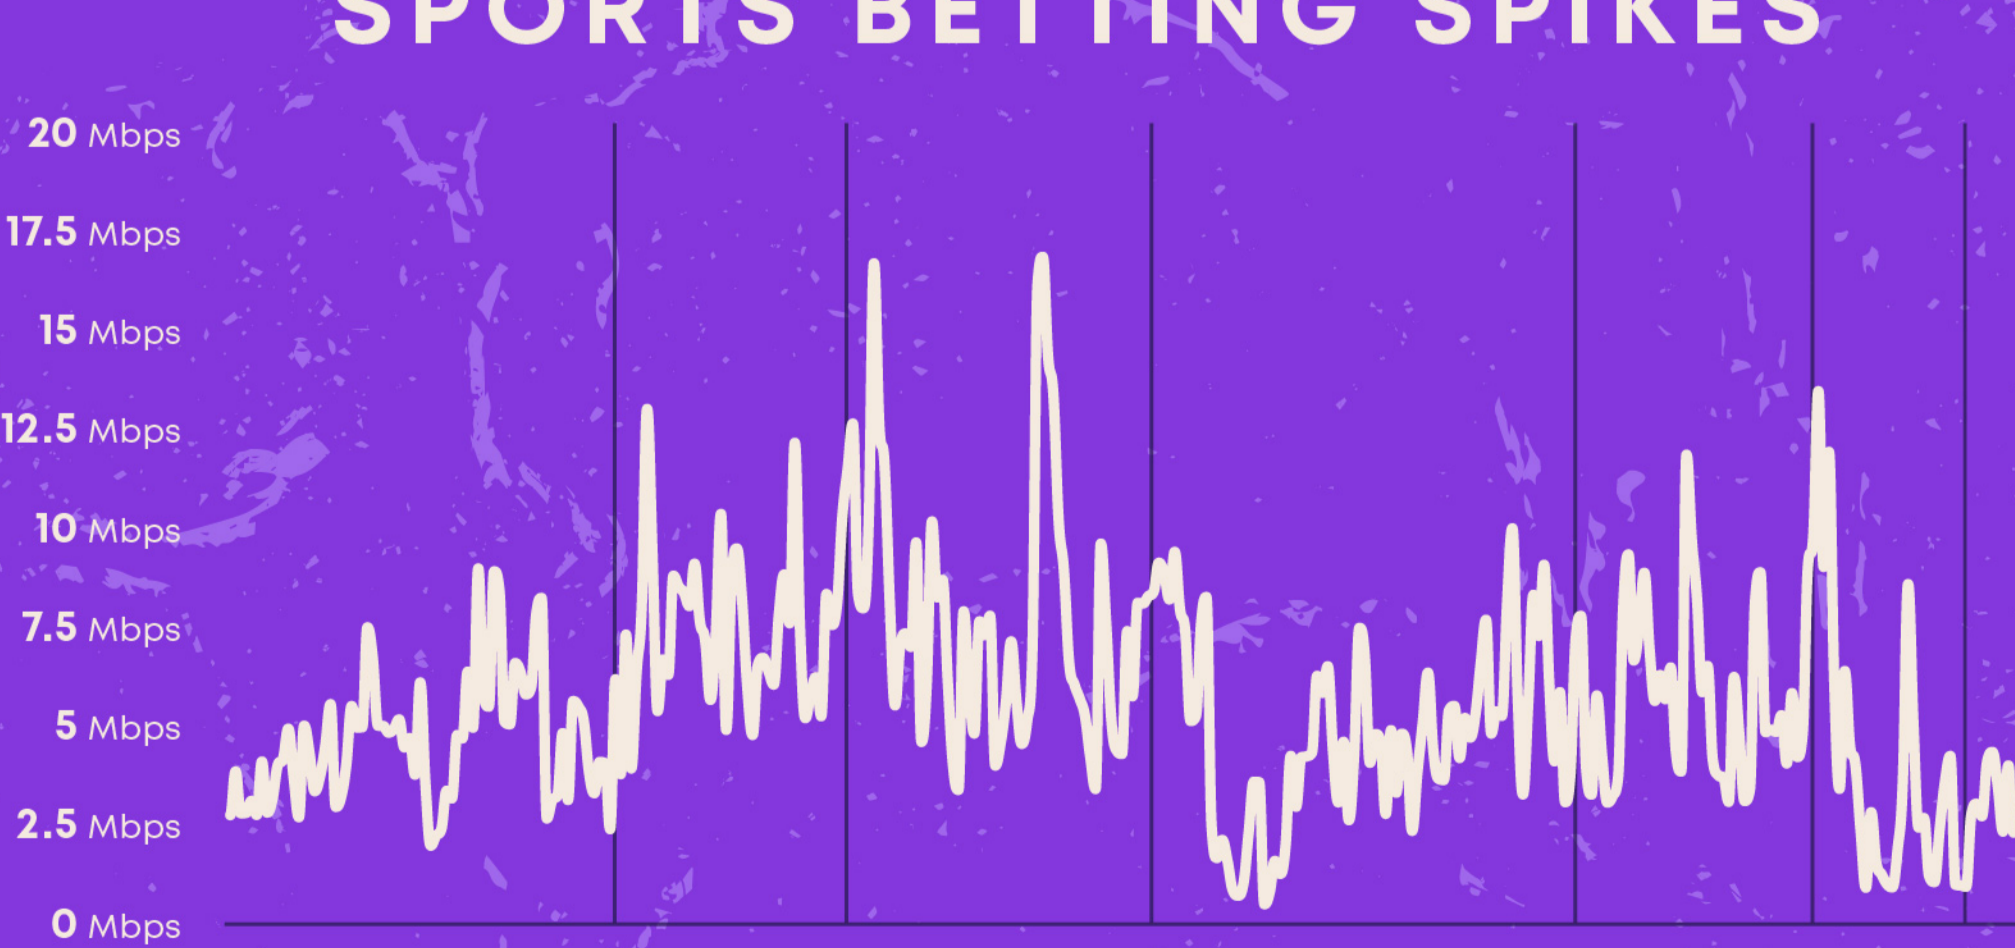

SPORTS BETTING SPIKES

THE HIGHEST SPIKE IN LEGAL SPORTS BETTING APPLICATION USAGE HAPPENED IN THE SECOND QUARTER AFTER THE FIRST TD OF THE GAME.

OFFICIAL WI-FI NETWORK SOLUTIONS PROVIDER OF THE NFL

OFFICIAL WI-FI ANALYTICS PROVIDER OF SUPER BOWL LVIII

11

CONSECUTIVE SUPER BOWLS PROVIDING WI-FI ANALYTICS

29

NFL TEAMS HAVE EXTREME ANALYTICS™ DEPLOYED

11

NFL TEAMS HAVE EXTREME WIRELESS™ DEPLOYED

DID YOU KNOW? EXTREME IS THE OFFICIAL WI-FI NETWORK SOLUTIONS PROVIDER AND THE OFFICIAL WI-FI ANALYTICS PROVIDER OF THE NATIONAL FOOTBALL LEAGUE.