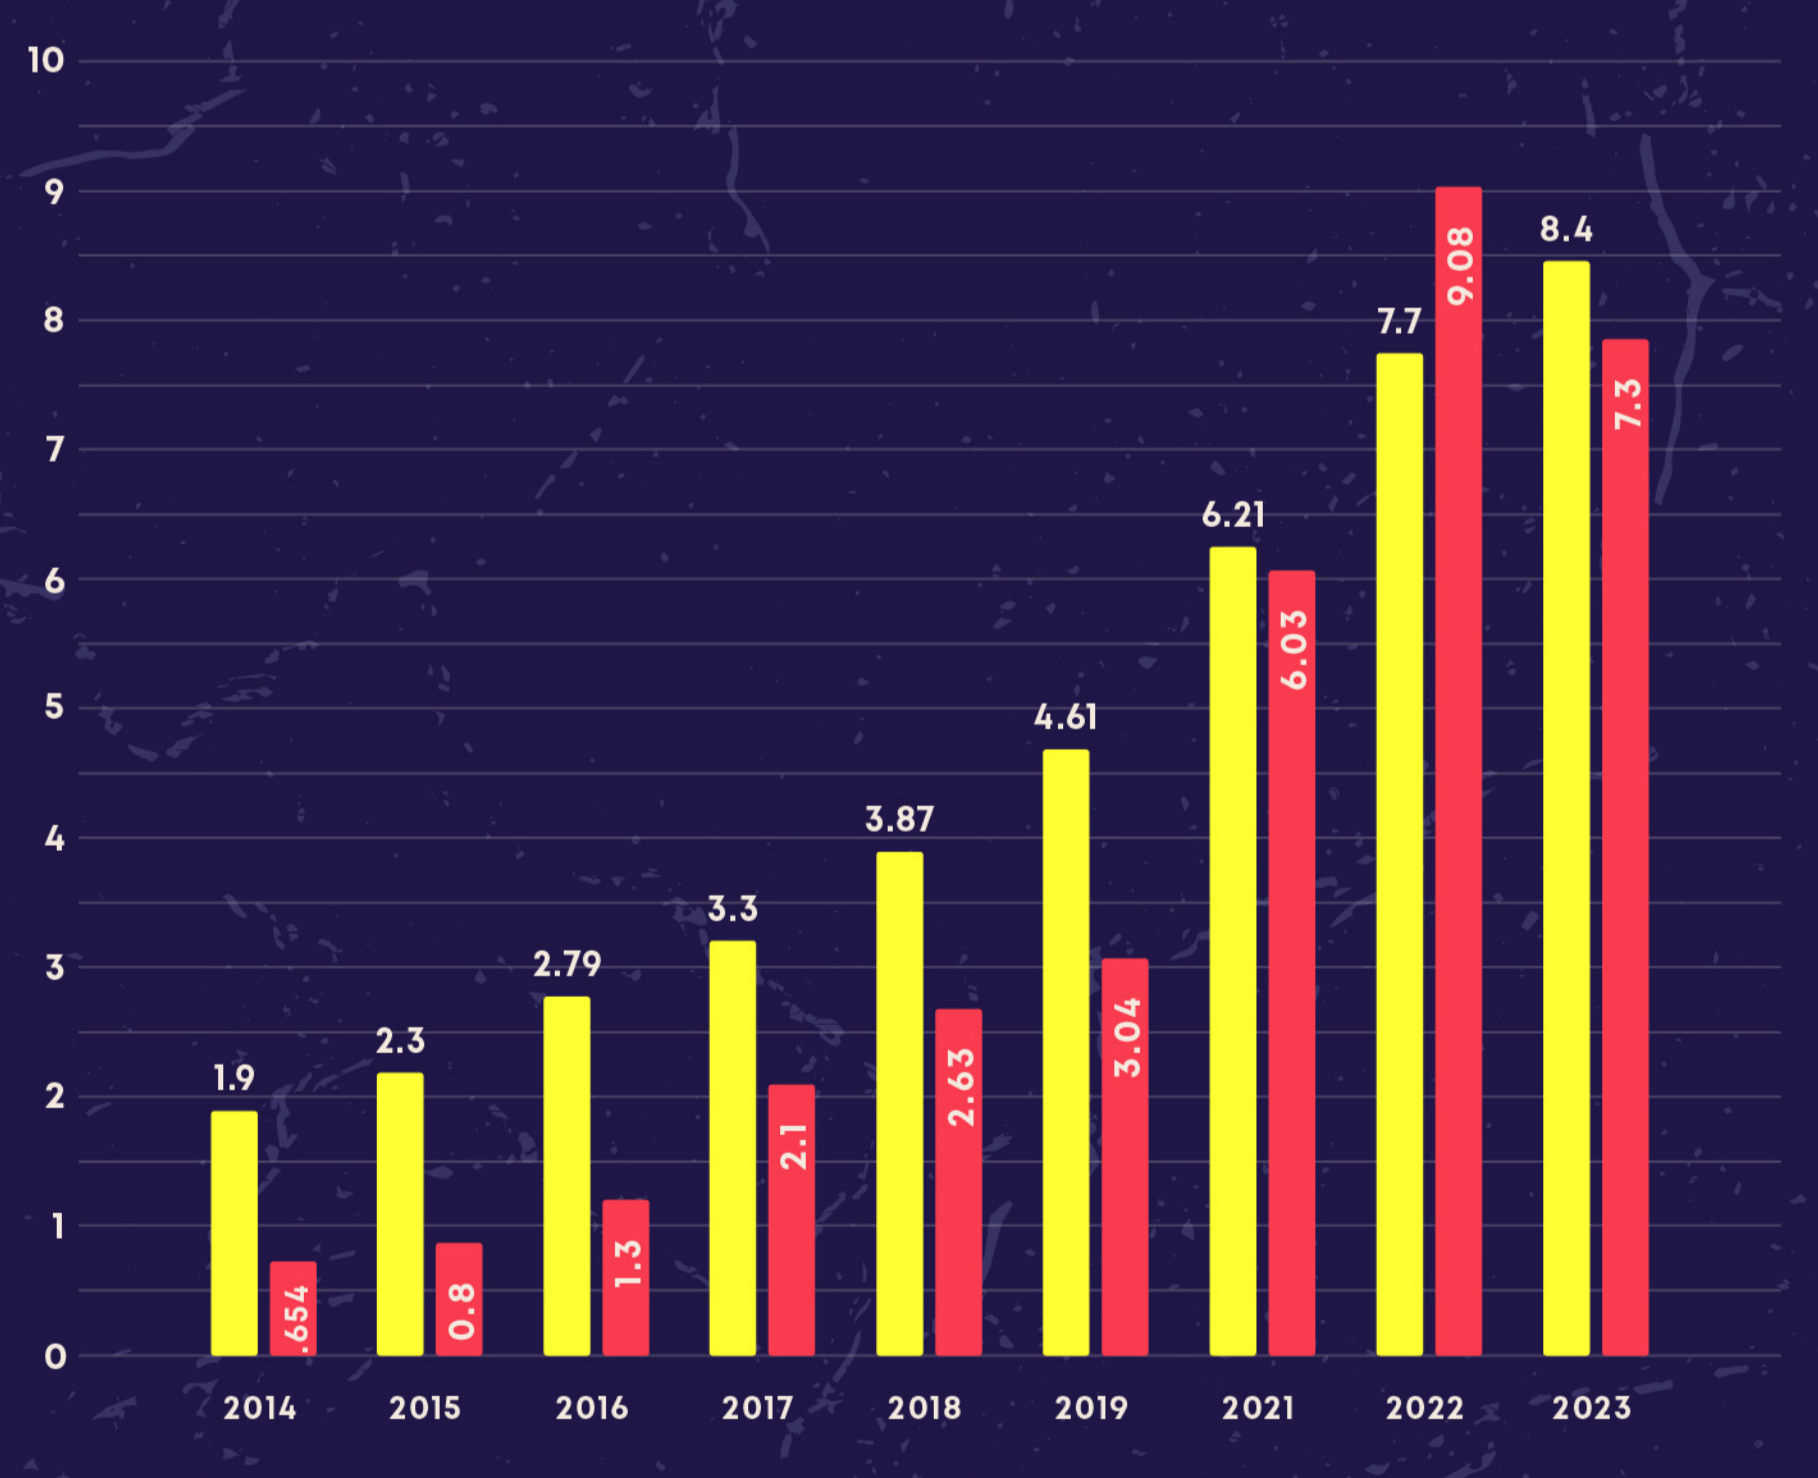

REGULAR SEASON

DATA TRENDS: 2014 - 2023

DATA FROM 2020-21 SEASON NOT INCLUDED DUE TO COVID PRECAUTIONS AND ATTENDANCE RESTRICTIONS.

SPORTS BETTING

SUPER BOWL LVIII

16.5^{GB}

16.5 GB OF DATA WAS TRANSFERRED ACROSS THE WI-FI NETWORK.