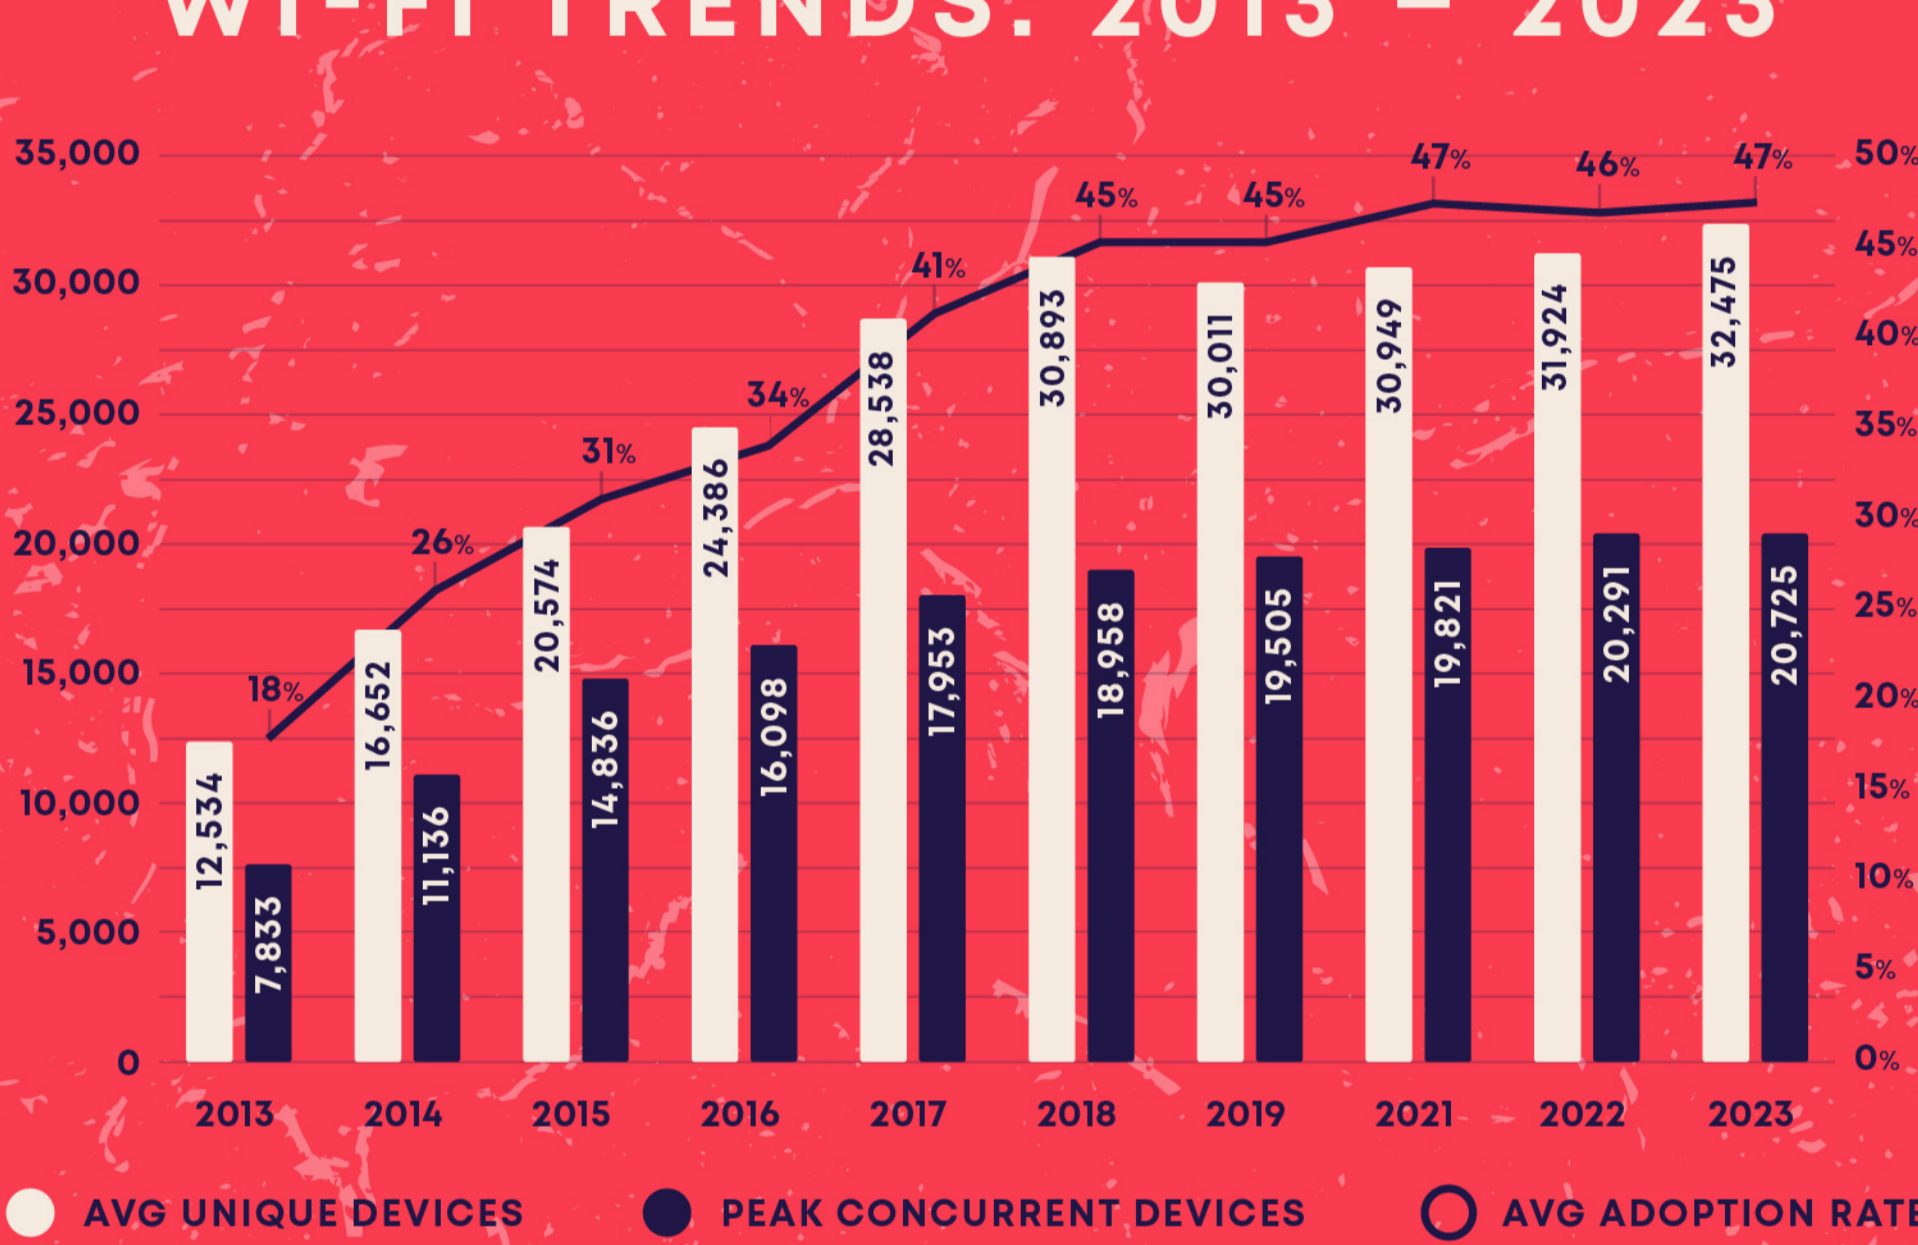

APPLICATION USAGE

SUPER BOWL LVIII

TOP SPORTS APPLICATIONS

TOP SOCIAL APPLICATIONS

REGULAR SEASON

WI-FI TRENDS: 2013 - 2023

DATA FROM 2020-21 SEASON NOT INCLUDED DUE TO COVID PRECAUTIONS AND ATTENDANCE RESTRICTIONS.