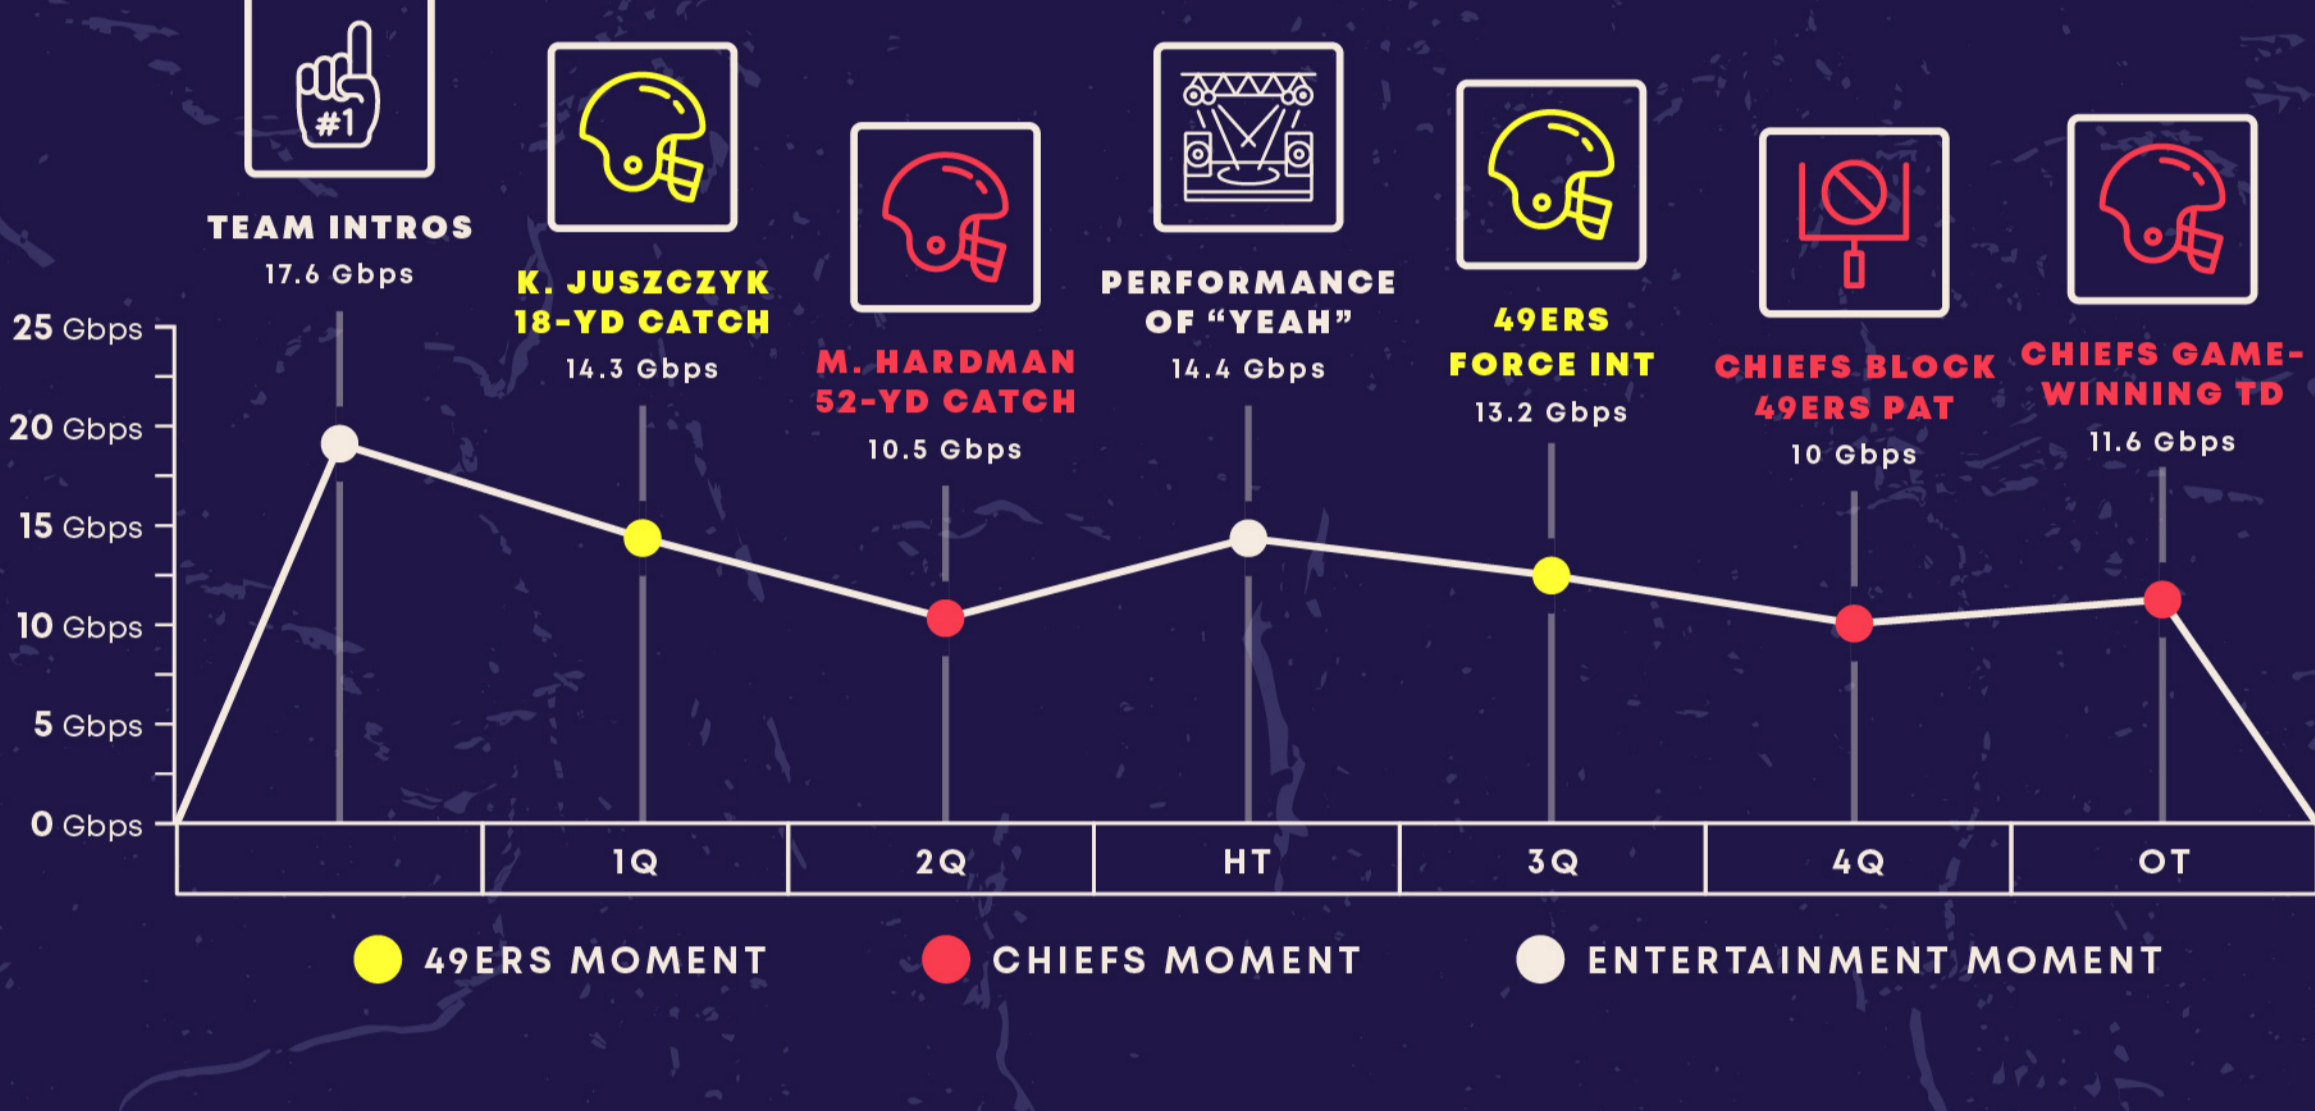

SUPER BOWL LVIII

GAME DAY TIMELINE BY BANDWIDTH