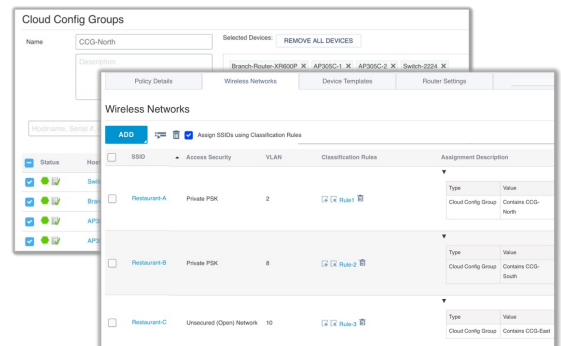

Automate PPSK Lifecycle Management

Enhanced User Experience

Users can effortlessly self-onboard with a password-free method via a magic link, and conveniently manage their personal and guest PPSKs through a user-friendly self-service portal.

Streamlined IT Operations

IT teams are empowered to effortlessly oversee the lifecycle of thousands of PPSKs—from creation to deactivation—automatically, eliminating the need for manual intervention.

Industries Served

Multifamily

Student Living Communities

Senior Living Communities

Workplaces

PPSK and PCG Capabilities

ExtremeCloud IQ offers PPSKs and PCG capabilities to enable automatic wireless network segmentation, ensuring a personalized, home-like experience for every user.

Effortless Management

Cloud4Wi automates the management of thousands of PPSKs via its intuitive dashboard, streamlining control and eliminating any hassle.