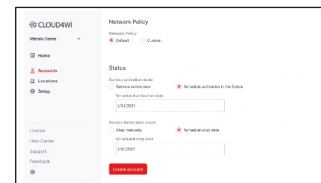

Automated Service Scheduling

Set activation and deactivation of the Wi-Fi service in advance for optimal convenience.