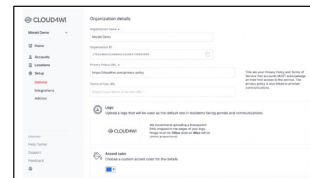

Compliance and Branding

Customize the self-service portal and communication, ensuring brand consistency and adhering to data protection regulations.

Learn More: [Extreme Alliance Partners](#) | [ExtremeCloud IQ 90-Day FREE Trial](#) | [ExtremeCloud IQ + Cloud4Wi FREE Trial](#)