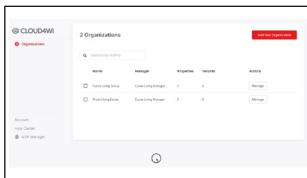

Hierarchical Administration

Empower property managers with tools to oversee properties, Wi-Fi services, branding, and compliance.